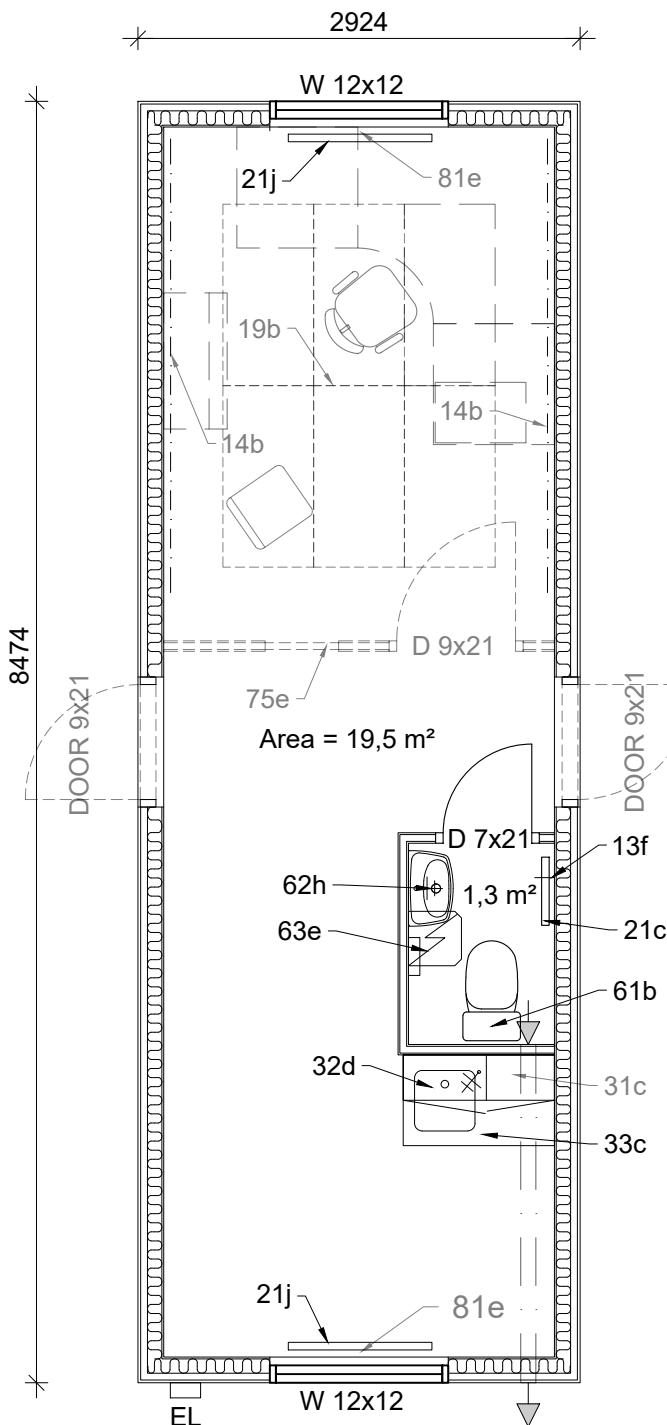

- Wall finish: chipboard
- Room height: 2400 mm
- Area: 21,0 m<sup>2</sup>

### INCLUDED

Pos.	Option	Pieces
13f	Metal double-hook	1
21c	Radiator Ensto 250 W, 380x451	1
21j	Radiator Ensto 1000 W (1500W FIN)	2
32d	Kitchenett cupboards on the wall	1
33c	Minikitchen with fridge (Hisense 85cm) and sink	1
61b	Toilet set: 1 WC-paper holder, 1 toilet seat	1
62h	Washing set: 1 Sink, 1 mirror, 1 light trash bin, 1 box for hand drying paper	1
63e	Water boiler Regent 15L	1
76a	Window blinds	2